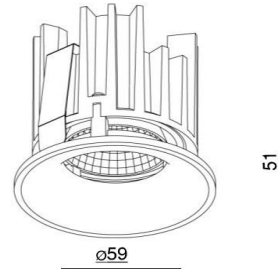

AZIR60

MINITURE RECESSED DOWNLIGHT

Technical Details		
	Power	4.6W
	Luminous Flux	500 Lumens
	Colour Rendering Index	94
	Colour Temperature [CCT]	2700K Standard (2400K – 5000K/Dim to warm Special order)
	Beam Angle	22°
	Directional	No
	Driver	External – 500ma
	Dimmable	YES - TRIAC/DALI
	Ingress Protection	IP44
	Light Source	BRIDGELUX V6 ARRAY
	Dimensions	Ø59 x H50mm
	Cut-out	Ø50 x H65mm
	Weight (Nett)	166g
	Finish	Sand White
	Limited Warranty	5 Years