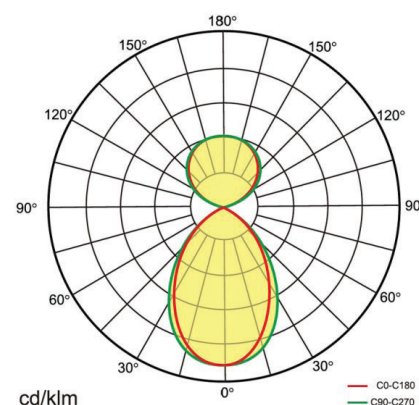

ATLAS 240

Plan Reference Symbol

Highly Efficient High Density LED Strip

The ATLAS 240 tape is a high density, dimmable LED strip. The ATLAS 240 boasts a staggering 240 chips/m and a 1440 lumen/m output. When set in ATLAS profile, it can be used beautifully in any domestic or commercial job.

Luminaire Data	Standard	Special Order
Power	19.2W/m	
Luminous Flux	1440 Lumens	
Light Source	3528 240 chips/m	
Colour Rendition Index (CRI)	80	
Colour Temperature	2700K	3000K
Beam Angle	120°	
Ingress Protection Rating (IP)	IP54	
Dimmable	Yes, TRIAC & DALI	
Driver	External 24V	
Directional	No	
Dimensions		
Size	5000/4000/3000/2000 x 10 x 2.3mm	
Cut Out Size	N/A	
Minimum Ceiling Depth	N/A	
General Data		
Colour options	Warm White	
Warranty	5 year	