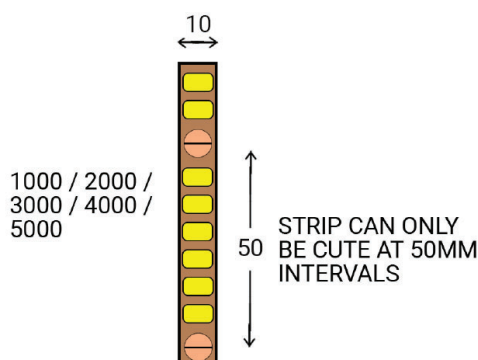

ATLAS 240

Plan Reference Symbol

Highly Efficient High Density LED Strip

The ATLAS 240 tape is a high density, dimmable LED strip. The ATLAS 240 boasts a staggering 240 chips/m and a 1440 lumen/m output. When set in ATLAS profile, it can be used beautifully in any domestic or commercial job.

Luminaire Data	Standard	Special Order
Power	19.2W/m	
Luminous Flux	1440 Lumens	
Light Source	3528 240 chips/m	
Colour Rendition Index (CRI)	80	
Colour Temperature	2700K	3000K
Beam Angle	120°	
Ingress Protection Rating (IP)	IP54	
Dimmable	Yes, TRIAC & DALI	
Driver	External 24V	
Directional	No	
Dimensions		
Size	5000/4000/3000/2000 x 10 x 2.3mm	
Cut Out Size	N/A	
Minimum Ceiling Depth	N/A	
General Data		
Colour options	Warm White	
Warranty	5 year	