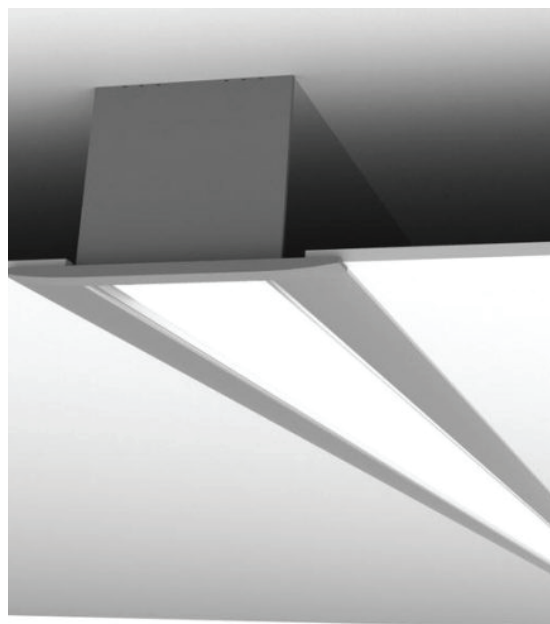

## ATLAS 35X35 RECESS

Plan Reference Symbol

Large Recessed Aluminium Profile

### Dimensions

Size	2500 x 56.2 x 35mm
Cut Out Size	N/A
Minimum Ceiling Depth	N/A