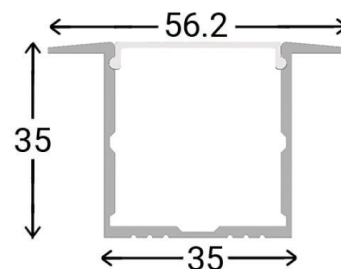

General Data

Colour options	Silver
Material	Aluminium
Warranty	5 year

www.pleolight.com

ROI Office No. (+353) 1 293 6800
ROI Mobile No. (+353) 87 255 4334
UK Office No. +44 7387 272330

Technical data on this document is guidance only and is subject to change without prior notice. Measurements included on document are not exact and products sizes may differ slightly