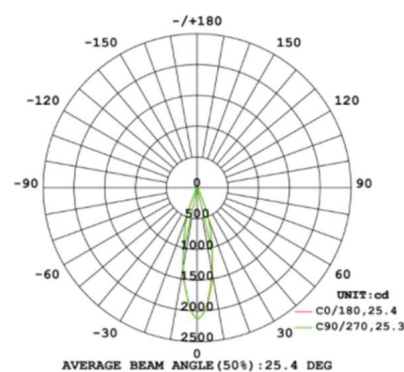

## AZIR 68

Plan Reference Symbol

Luminaire Data	Standard	Special Order
Power	7.9W	
Luminous Flux	864 Lumens	
Light Source	BRIDGLEUX V8 ARRAY	
Colour Rendition Index (CRI)	94	
Colour Temperature	2700K	2400K - 5000K / Dim to warm
Beam Angle	18°	29°, 48°
Ingress Protection Rating (IP)	IP20	
Dimmable	Yes, TRIAC / DALI	
Driver	450mA TRIAC	
Directional	Yes	
<b>Dimensions</b>		
Size	68 x 68 x 100mm	
Cut Out Size	90 x 86mm (with mounting kit)	
Minimum Ceiling Depth	100mm	
<b>General Data</b>		
Colour options	Sand White / Sand Black	
Warranty	10 years	