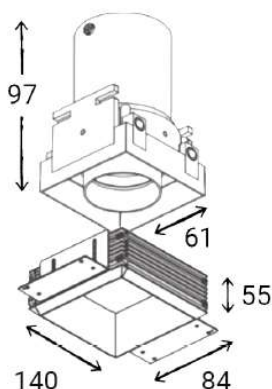

## AZIR 68

Plan Reference Symbol

### High Powered & Directional Compact Recessed Downlight

The AZIR 68 is a trimless and powerful LED spotlight. The AZIR 68h is a clever spotlight that can be pulled out of the ceiling and directed at surfaces and featured spaces as artwork. They fit perfectly into living environments

Luminaire Data	Standard	Special Order
Power	7.9W	
Luminous Flux	864 Lumens	
Light Source	BRIDGLEUX V8 ARRAY	
Colour Rendition Index (CRI)	94	
Colour Temperature	2700K	2400K - 5000K / Dim to warm
Beam Angle	18°	29°, 48°
Ingress Protection Rating (IP)	IP20	
Dimmable	Yes, TRIAC / DALI	
Driver	450mA TRIAC	
Directional	Yes	
<b>Dimensions</b>		
Size	68 x 68 x 100mm	
Cut Out Size	90 x 86mm (with mounting kit)	
Minimum Ceiling Depth	100mm	
<b>General Data</b>		
Colour options	Sand White / Sand Black	
Warranty	10 years	