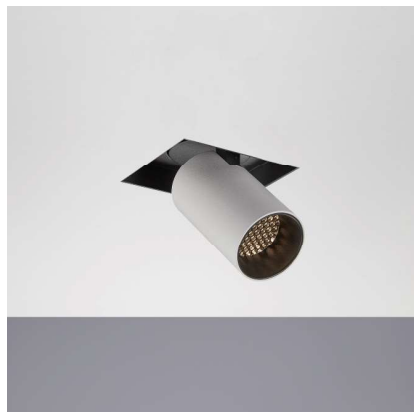

## AZIR 68

Plan Reference Symbol

### High Powered & Directional Compact Recessed Downlight

The AZIR 68 is a trimless and powerful LED spotlight. The AZIR 68h is a clever spotlight that can be pulled out of the ceiling and directed at surfaces and featured spaces as artwork. They fit perfectly into living environments

Luminaire Data	Standard	Special Order
Power	7.9W	
Luminous Flux	864 Lumens	
Light Source	BRIDGLEUX V8 ARRAY	
Colour Rendition Index (CRI)	94	
Colour Temperature	2700K	2400K - 5000K / Dim to warm
Beam Angle	18°	29°, 48°
Ingress Protection Rating (IP)	IP20	
Dimmable	Yes, TRIAC / DALI	
Driver	450mA TRIAC	
Directional	Yes	
<b>Dimensions</b>		
Size	68 x 68 x 100mm	
Cut Out Size	90 x 86mm (with mounting kit)	
Minimum Ceiling Depth	100mm	
<b>General Data</b>		
Colour options	Sand White / Sand Black	
Warranty	10 years	