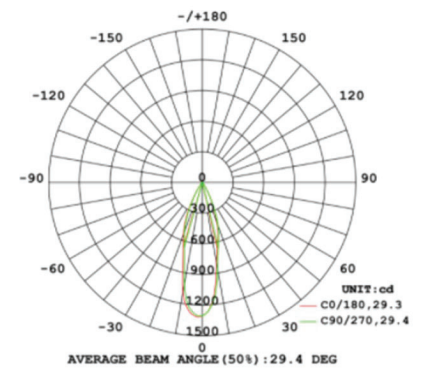

AZIR 35

Plan Reference Symbol

Miniature Downlight

The AZIR 35 is a miniature downlight with an incredibly compact size and a high output. It is often used in groups of 2's and 3's to create a beautiful but tiny light source in your ceiling.

Luminaire Data	Standard	Special Order
Power	4.7W	
Luminous Flux	476 Lumens	
Light Source	CITIZEN CLU701	
Colour Rendition Index (CRI)	94	
Colour Temperature	2700K	3000K
Beam Angle	32°	45°
Ingress Protection Rating (IP)	IP54	
Dimmable	Yes, TRIAC / DALI (remote location required for DALI)	
Driver	500mA Micro DRV5005 TRIAC (Exclusive to Pleolight)	
Directional	No	
Dimensions		
Size	Ø 35 x 70mm	
Cut Out Size	Ø 32mm	
Minimum Ceiling Depth	71mm	
General Data		
Colour options	Sand White, Sand Black	
Warranty	5 year	