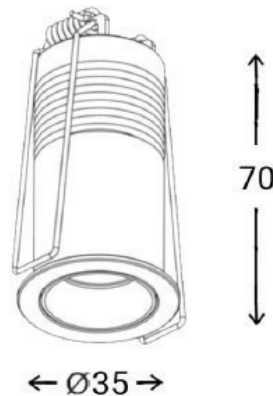

AZIR 35

Plan Reference Symbol

Miniature Downlight

The AZIR 35 is a miniature downlight with an incredibly compact size and a high output. It is often used in groups of 2's and 3's to create a beautiful but tiny light source in your ceiling.

Luminaire Data	Standard	Special Order
Power	4.7W	
Luminous Flux	476 Lumens	
Light Source	CITIZEN CLU701	
Colour Rendition Index (CRI)	94	
Colour Temperature	2700K	3000K
Beam Angle	32°	45°
Ingress Protection Rating (IP)	IP54	
Dimmable	Yes, TRIAC / DALI (remote location required for DALI)	
Driver	500mA Micro DRV5005 TRIAC (Exclusive to Pleolight)	
Directional	No	
Dimensions		
Size	Ø 35 x 70mm	
Cut Out Size	Ø 32mm	
Minimum Ceiling Depth	71mm	
General Data		
Colour options	Sand White, Sand Black	
Warranty	5 year	