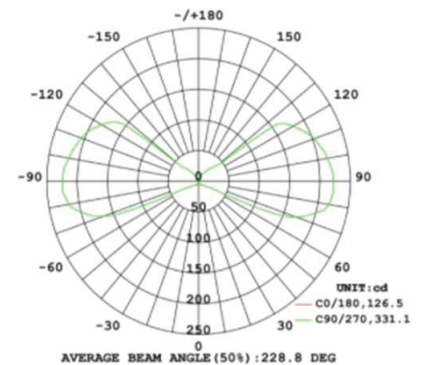

## GAMMA 100

Plan Reference Symbol

#### Luminaire Data

	Standard	Special Order
Power	9W	
Luminous Flux	822 Lumens	
Light Source	BRIDGELUX V6 ARRAY	
Colour Rendition Index (CRI)	90	
Colour Temperature	2700K	
Beam Angle	Adjustable	
Ingress Protection Rating (IP)	IP65	
Dimmable	Yes, TRIAC	
Driver	Integrated 10W	
Directional	No	

#### Dimensions

Size	100 x 100 x 100mm
Cut Out Size	N/A
Minimum Ceiling Depth	N/A