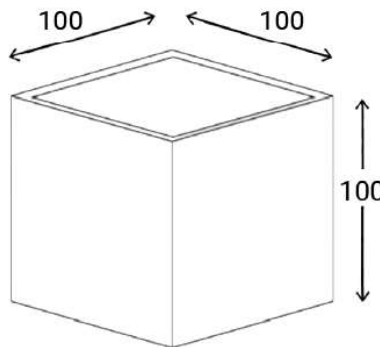

## GAMMA 100

Plan Reference Symbol

### Up / Down Adjustable Wall Light

The GAMMA 100 is an IP65 rated wall mounted luminaire that has a unique adjustable light shield feature. The shield can easily be adjusted to widen, narrow or even completely block out the light beam.

#### Luminaire Data

	Standard	Special Order
Power	9W	
Luminous Flux	822 Lumens	
Light Source	BRIDGELUX V6 ARRAY	
Colour Rendition Index (CRI)	90	
Colour Temperature	2700K	
Beam Angle	Adjustable	
Ingress Protection Rating (IP)	IP65	
Dimmable	Yes, TRIAC	
Driver	Integrated 10W	
Directional	No	

#### Dimensions

Size	100 x 100 x 100mm
Cut Out Size	N/A
Minimum Ceiling Depth	N/A