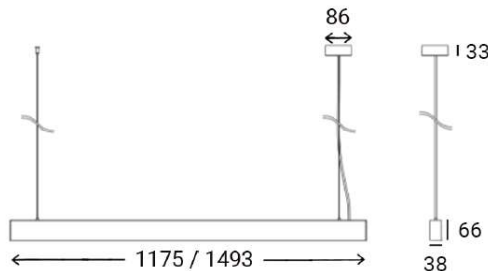

Ultra Low Glare Up / Down Linear Fixture

The HEKA ULG is the ideal lighting solution for a range of spaces including office desks, kitchen tables & islands as well as garages. The high output of the HEKA combined with its reduced glare makes it a remarkable