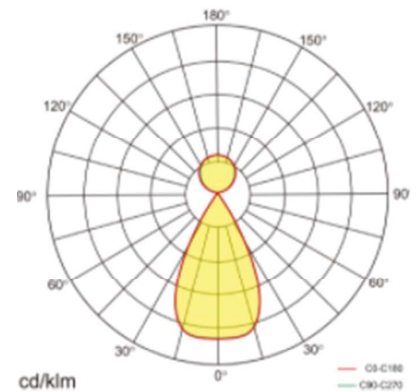

HEKA 1200 ULG

Plan Reference Symbol

Ultra Low Glare Up / Down Linear Fixture

The HEKA ULG is the ideal lighting solution for a range of spaces including office desks, kitchen tables & islands as well as garages. The high output of the HEKA combined with its reduced glare makes it a remarkable

Luminaire Data

Standard

Special Order

Power	50W (25W Up & 25W Down)	
Luminous Flux	2950 Lumens Up & 2550 Lumens Down	
Light Source	Seoul 2835	
Colour Rendition Index (CRI)	80	
Colour Temperature	4000K	
Beam Angle	115° Up & 50° Down	
Ingress Protection Rating (IP)	IP20	
Dimmable	Yes, Dali	
Driver	Integrated	
Directional	No	
Dimensions		
Size		
Cut Out Size	N/A	
Minimum Ceiling Depth	N/A	
General Data		
Colour options	Sand White, Sand Black	
Warranty	5 year	

www.pleolight.com

ROI Office No. (+353) 1 293 6800
ROI Mobile No. (+353) 87 255 4334
UK Office No. +44 7387 272330

Technical data on this document is guidance only and is subject to change without prior notice. Measurements included on document are not exact and products sizes may differ slightly