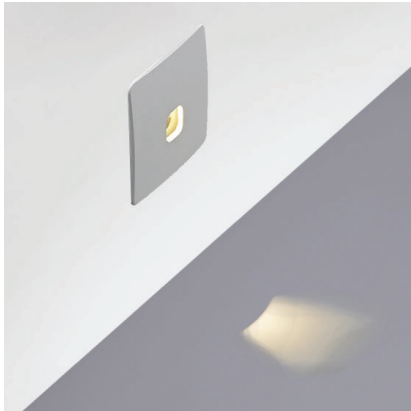

NAOS 58

Plan Reference Symbol

Compact Step / Wall Light

The NAOS 58 is a miniature LED wall / step light. The NAOS 58's elegant asymmetric light is the perfect compliment to illuminate a staircase or hallway with a fine & soft washing effect.

Luminaire Data

	Standard	Special Order
Power	2W	
Luminous Flux	210 Lumens	
Light Source	OSLON SQUARE	
Colour Rendition Index (CRI)	90	
Colour Temperature	2700K	2400K - 5000K / Dim to warm
Beam Angle	60°	
Ingress Protection Rating (IP)	IP54	
Dimmable	Yes (dimming button included)	
Driver	Integrated 4W	
Directional	No	

Dimensions

Size	58 x 58 x 32mm
Cut Out Size	Ø 40mm (w/o mounting box) Ø 67 (with mounting box)
Minimum Ceiling Depth	N/A

General Data

Colour options	Sand White, Sand Black
Warranty	5 year

www.pleolight.com