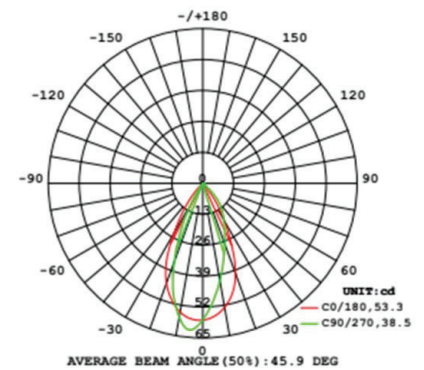

NAOS 58

Plan Reference Symbol

Compact Step / Wall Light

The NAOS 58 is a miniature LED wall / step light. The NAOS 58's elegant asymmetric light is the perfect compliment to illuminate a staircase or hallway with a fine & soft washing effect.

Luminaire Data

	Standard	Special Order
Power	2W	
Luminous Flux	210 Lumens	
Light Source	OSLON SQUARE	
Colour Rendition Index (CRI)	90	
Colour Temperature	2700K	2400K - 5000K / Dim to warm
Beam Angle	60°	
Ingress Protection Rating (IP)	IP54	
Dimmable	Yes (dimming button included)	
Driver	Integrated 4W	
Directional	No	

Dimensions

Size	58 x 58 x 32mm
Cut Out Size	Ø 40mm (w/o mounting box) Ø 67 (with mounting box)
Minimum Ceiling Depth	N/A

General Data

Colour options	Sand White, Sand Black
Warranty	5 year

www.pleolight.com