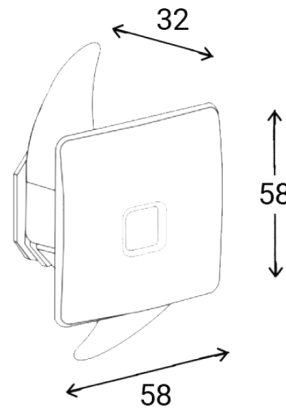

NAOS 58

Plan Reference Symbol

Compact Step / Wall Light

The NAOS 58 is a miniature LED wall / step light. The NAOS 58's elegant asymmetric light is the perfect compliment to illuminate a staircase or hallway with a fine & soft washing effect.

Luminaire Data

	Standard	Special Order
Power	2W	
Luminous Flux	210 Lumens	
Light Source	OSLON SQUARE	
Colour Rendition Index (CRI)	90	
Colour Temperature	2700K	2400K - 5000K / Dim to warm
Beam Angle	60°	
Ingress Protection Rating (IP)	IP54	
Dimmable	Yes (dimming button included)	
Driver	Integrated 4W	
Directional	No	

Dimensions

Size	58 x 58 x 32mm
Cut Out Size	Ø 40mm (w/o mounting box) Ø 67 (with mounting box)
Minimum Ceiling Depth	N/A

General Data

Colour options	Sand White, Sand Black
Warranty	5 year

www.pleolight.com