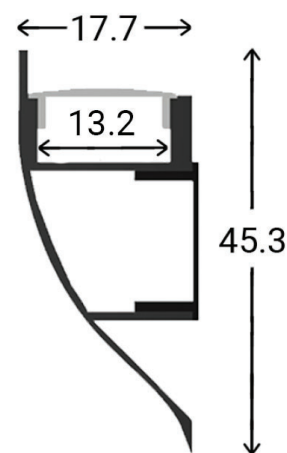

ATLAS COVING

Plan Reference Symbol

High Level Wall Wash Aluminium Profile

Dimensions

Size	2000 x 17.7 x 45.3mm
Cut Out Size	N/A
Minimum Ceiling Depth	N/A

General Data

Colour options	Silver
Material	Aluminium
Warranty	5 year