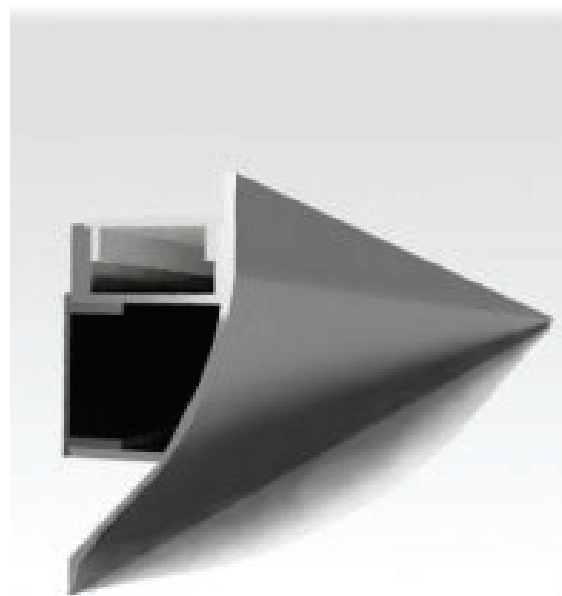

ATLAS COVING

Plan Reference Symbol

High Level Wall Wash Aluminium Profile

Dimensions

Size	2000 x 17.7 x 45.3mm
Cut Out Size	N/A
Minimum Ceiling Depth	N/A

General Data

Colour options	Silver
Material	Aluminium
Warranty	5 year