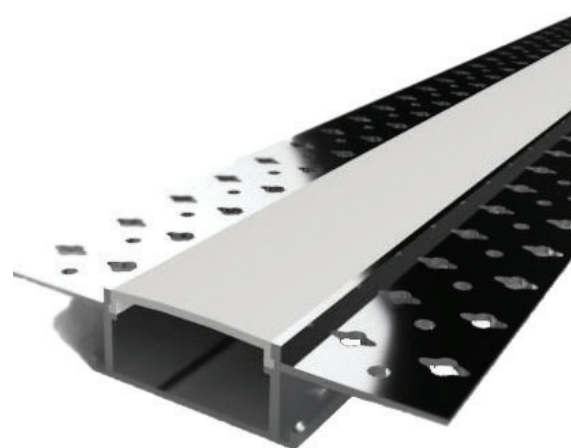

ATLAS PLASTER IN

Plan Reference Symbol

Standard Plaster In Aluminium Profile

Dimensions

Size	2000 x 76 x 11.2mm
Cut Out Size	N/A
Minimum Ceiling Depth	N/A

General Data

Colour options	Silver
Material	Aluminium
Warranty	5 year