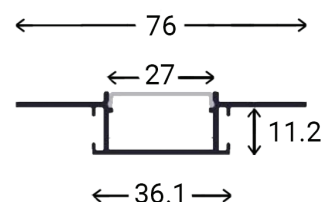

ATLAS PLASTER IN

Plan Reference Symbol

Standard Plaster In Aluminium Profile

Dimensions

Size	2000 x 76 x 11.2mm
Cut Out Size	N/A
Minimum Ceiling Depth	N/A

General Data

Colour options	Silver
Material	Aluminium
Warranty	5 year