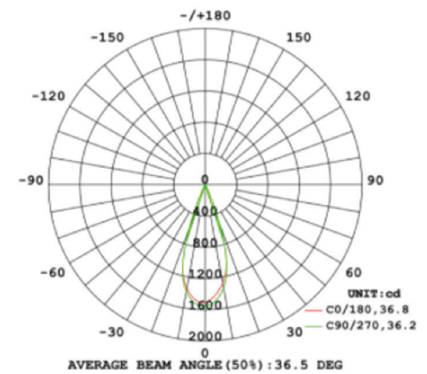

ARIES s62 Focus

Plan Reference Symbol

48V Magnetic Track Powerful Adjustable Spotlight With Adjustable Lens

The ARIES s62 is our premier track fixture. It features an adjustable lens allowing a beam angle from 12-46°. The ARIES s62 Focus is our most powerful track spotlight with a 1151 lumen ouotput.

Luminaire Data	Standard	Special Order
Power	12.9W	
Luminous Flux	1151	
Light Source	BRIDGELUX V6HD	
Colour Rendition Index (CRI)	90	
Colour Temperature	2700K	
Beam Angle	12° - 46°	
Ingress Protection Rating (IP)	IP20	
Dimmable	Yes, Dali	
Driver	External Meanwell	
Directional	Yes	
Dimensions		
Size	Ø 62 x 167 x 165mm	
Cut Out Size	N/A	
Minimum Ceiling Depth	N/A	
General Data		
Colour options	Sand White, Sand Black	
Warranty	5 year	