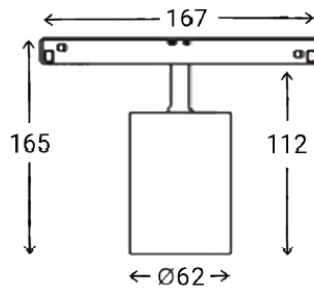

ARIES s62 Focus

Plan Reference Symbol

48V Magnetic Track Powerful Adjustable Spotlight With Adjustable Lens

The ARIES s62 is our premier track fixture. It features an adjustable lens allowing a beam angle from 12-46°. The ARIES s62 Focus is our most powerful track spotlight with a 1151 lumen ouotput.

Luminaire Data	Standard	Special Order
Power	12.9W	
Luminous Flux	1151	
Light Source	BRIDGELUX V6HD	
Colour Rendition Index (CRI)	90	
Colour Temperature	2700K	
Beam Angle	12° - 46°	
Ingress Protection Rating (IP)	IP20	
Dimmable	Yes, Dali	
Driver	External Meanwell	
Directional	Yes	
Dimensions		
Size	Ø 62 x 167 x 165mm	
Cut Out Size	N/A	
Minimum Ceiling Depth	N/A	
General Data		
Colour options	Sand White, Sand Black	
Warranty	5 year	