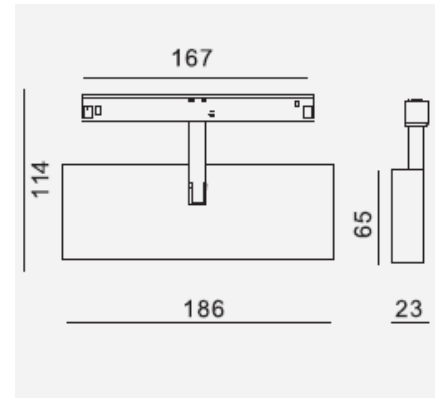

ARIES L186

48V MAGNETIC LINEAR ADJUSTABLE DOWNLIGHT

Technical Details

Power	10 X 1.5W
Luminous Flux	1510 Lumens
Colour Rendering Index	90
Colour Temperature [CCT]	3000k
Beam Angle	16°
Directional	Yes, 350° Rotation & 90° Head Adjust
Driver	Integrated
Dimmable	Yes
Ingress Protection	IP 20
Light Source	Olson SSL 150
Dimensions	186 x 65 x 23mm
Cut-Out	Fitted onto magnetic track
Weight (Net)	-
Finish	Sand Black
Limited Warranty	5 Years