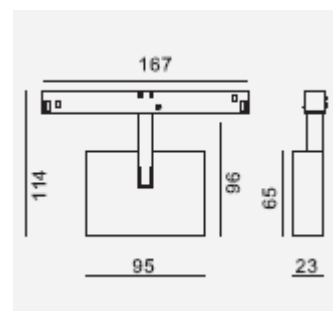

ARIES L95

48V MAGNETIC LINEAR ADJUSTABLE DOWNLIGHT

Technical Details

Power	5 X 1.5W
Luminous Flux	755 Lumens
Colour Rendering Index	90
Colour Temperature [CCT]	3000k
Beam Angle	16°
Directional	Yes, 350° Rotation & 90° Head Adjust
Driver	Integrated
Dimmable	Yes
Ingress Protection	IP 20
Light Source	Olson SSL 150
Dimensions	95 x 65 x 23mm
Cut-Out	Fitted onto magnetic track
Weight (Net)	-
Finish	Sand Black
Limited Warranty	5 Years