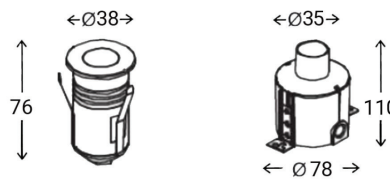

MIRA 38

Plan Reference Symbol

Micro In-Ground IP Rated Uplighter

The MIRA 38 is a micro in-ground uplighter. The MIRA 38 is the perfect solution for exterior lighting, in particular for illuminating steps, shrubbery and around pools and patios.

Luminaire Data	Standard	Special Order
Power	1W	
Luminous Flux	121 Lumens	
Light Source	OSRAM OSOLON SSL	
Colour Rendition Index (CRI)	90	
Colour Temperature	2700K	
Beam Angle	15°	
Ingress Protection Rating (IP)	IP67	
Dimmable	No	
Driver	External 24V Driver	
Directional	No	
Dimensions		
Size	Ø 38 x 60mm	
Cut Out Size	Ø 31-33 (w/o mounting box), Ø 100 (w/ mounting box)	
Minimum Ceiling Depth	110mm	
General Data		
Colour options	Stainless Steel	
Warranty	5 year	