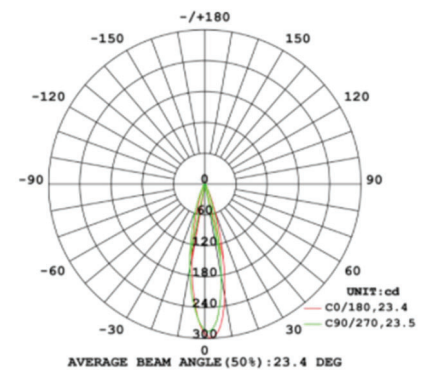

MIRA 38

Plan Reference Symbol

Micro In-Ground IP Rated Uplighter

The MIRA 38 is a micro in-ground uplighter. The MIRA 38 is the perfect solution for exterior lighting, in particular for illuminating steps, shrubbery and around pools and patios.

Luminaire Data	Standard	Special Order
Power	1W	
Luminous Flux	121 Lumens	
Light Source	OSRAM OSOLON SSL	
Colour Rendition Index (CRI)	90	
Colour Temperature	2700K	
Beam Angle	15°	
Ingress Protection Rating (IP)	IP67	
Dimmable	No	
Driver	External 24V Driver	
Directional	No	
Dimensions		
Size	Ø 38 x 60mm	
Cut Out Size	Ø 31-33 (w/o mounting box), Ø 100 (w/ mounting box)	
Minimum Ceiling Depth	110mm	
General Data		
Colour options	Stainless Steel	
Warranty	5 year	