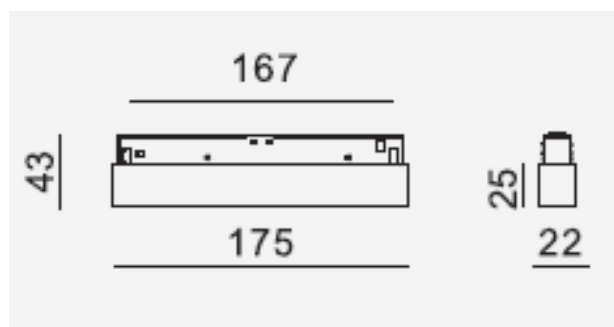

ARIES 175

48V MAGNETIC FIXED LINEAR TRACK DOWNLIGHT

Technical Details

Power	5 x 1.5W
Luminous Flux	750 Lumens
Colour Rendering Index	90
Colour Temperature [CCT]	2700k
Beam Angle	16 °
Directional	No
Driver	Integrated Track requires 48V external driver
Dimmable	Yes, 1-10V / DALI
Ingress Protection	IP 20
Light Source	Oslon SSL
Dimensions	175 X 43 mm
Cut-Out	Fitted onto magnetic track
Weight (Net)	-
Finish	Sand Black / Sand White
Limited Warranty	5 Years