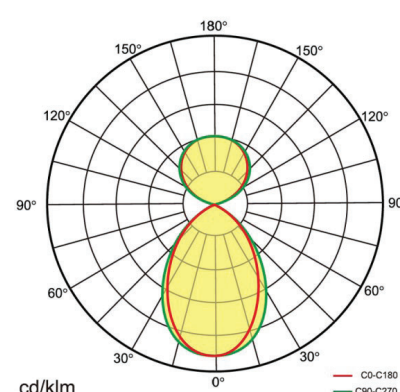

ATLAS COB

Plan Reference Symbol

Highly Efficient Continuous LED Strip

The ATLAS COB tape is a continuous LED strip with no spotting whatsoever. The strip is an efficient solution with a 10W/m power producing a beautiful soft and ambient linear light.

Luminaire Data	Standard	Special Order
Power	10W/m	
Luminous Flux	1250 Lumens	
Light Source	COB 504 chips/m	
Colour Rendition Index (CRI)	90	
Colour Temperature	2700K	
Beam Angle	120°	
Ingress Protection Rating (IP)	IP54	
Dimmable	Yes, TRIAC & DALI	
Driver	External 24V	
Directional	No	
Dimensions		
Size	5000/4000/3000/2000/1000 x 8 x 1.5mm	
Cut Out Size	N/A	
Minimum Ceiling Depth	N/A	
General Data		
Colour options	Warm White	
Warranty	5 year	