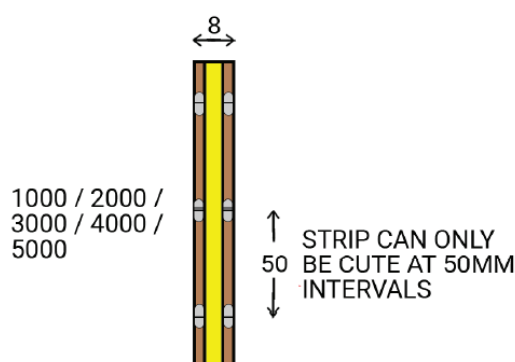

ATLAS COB

Plan Reference Symbol

Highly Efficient Continuous LED Strip

The ATLAS COB tape is a continuous LED strip with no spotting whatsoever. The strip is an efficient solution with a 10W/m power producing a beautiful soft and ambient linear light.

Luminaire Data	Standard	Special Order
Power	10W/m	
Luminous Flux	1250 Lumens	
Light Source	COB 504 chips/m	
Colour Rendition Index (CRI)	90	
Colour Temperature	2700K	
Beam Angle	120°	
Ingress Protection Rating (IP)	IP54	
Dimmable	Yes, TRIAC & DALI	
Driver	External 24V	
Directional	No	
Dimensions		
Size	5000/4000/3000/2000/1000 x 8 x 1.5mm	
Cut Out Size	N/A	
Minimum Ceiling Depth	N/A	
General Data		
Colour options	Warm White	
Warranty	5 year	