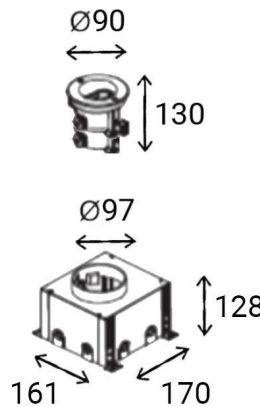

MIRA 100

Plan Reference Symbol

Adjustable In-Ground IP Rated Uplighter

The MIRA 100 is a powerful in-ground uplighter. The MIRA 100 is preferred to the MIRA 38 for larger vegetation such as trees and bushes. Its adjustable upright capabilities make it ideal for wall washing in outdoor areas.

Luminaire Data

Standard

Special Order

Power	4W	
Luminous Flux	462 Lumens	
Light Source	OSRAM OSLOON SSL	
Colour Rendition Index (CRI)	90	
Colour Temperature	2700K	
Beam Angle	13°	
Ingress Protection Rating (IP)	IP67	
Dimmable	No	
Driver	External 24V 7W Driver	
Directional	Yes	

Dimensions

Size	Ø 97 x 60mm
Cut Out Size	161 x 170 x H128mm (mounting box dimensions)
Minimum Floor Depth	128mm

General Data

Colour options	Stainless Steel
Warranty	5 year

www.pleolight.com

ROI Office No. (+353) 1 293 6800
ROI Mobile No. (+353) 87 255 4334
UK Office No. +44 7387 272330

Technical data on this document is guidance only and is subject to change without prior notice. Measurements included on document are not exact and products sizes may differ slightly