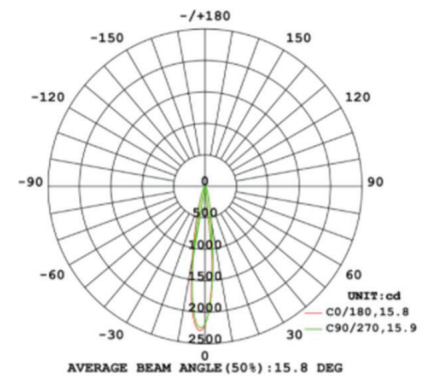

MIRA 100

Plan Reference Symbol

Adjustable In-Ground IP Rated Uplighter

The MIRA 100 is a powerful in-ground uplighter. The MIRA 100 is preferred to the MIRA 38 for larger vegetation such as trees and bushes. Its adjustable upright capabilities make it ideal for wall washing in outdoor areas.

Luminaire Data

Standard

Special Order

Power	4W	
Luminous Flux	462 Lumens	
Light Source	OSRAM OSLOON SSL	
Colour Rendition Index (CRI)	90	
Colour Temperature	2700K	
Beam Angle	13°	
Ingress Protection Rating (IP)	IP67	
Dimmable	No	
Driver	External 24V 7W Driver	
Directional	Yes	

Dimensions

Size	Ø 97 x 60mm
Cut Out Size	161 x 170 x H128mm (mounting box dimensions)
Minimum Floor Depth	128mm

General Data

Colour options	Stainless Steel
Warranty	5 year

www.pleolight.com

ROI Office No. (+353) 1 293 6800
ROI Mobile No. (+353) 87 255 4334
UK Office No. +44 7387 272330