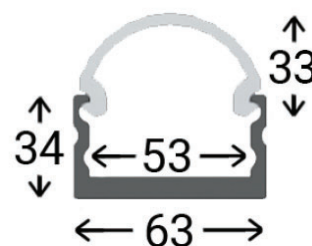

ATLAS DOME

Plan Reference Symbol

Standard Dome Shaped Aluminium Profile

Dimensions

Size	2000 x 63 x 67mm
Cut Out Size	N/A
Minimum Ceiling Depth	N/A

General Data

Colour options	Silver
Material	Aluminium
Warranty	5 year