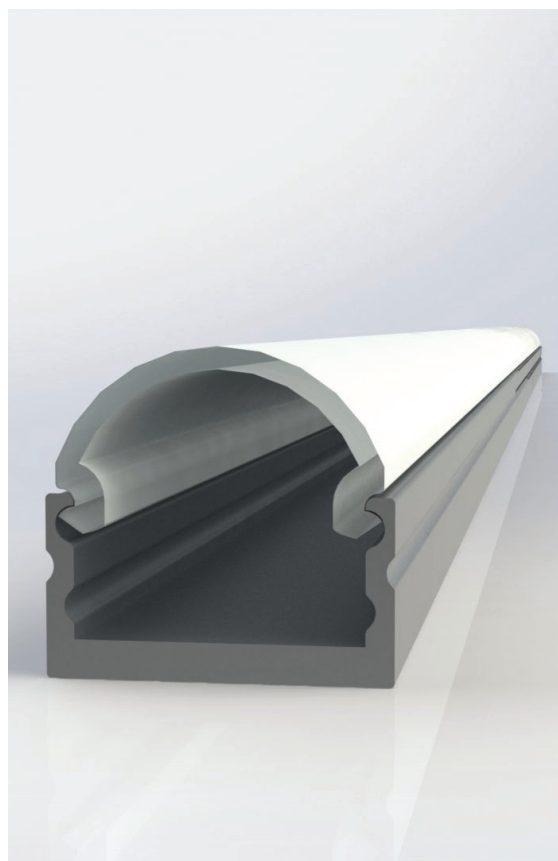

ATLAS DOME

Plan Reference Symbol

Standard Dome Shaped Aluminium Profile

Dimensions

Size	2000 x 63 x 67mm
Cut Out Size	N/A
Minimum Ceiling Depth	N/A

General Data

Colour options	Silver
Material	Aluminium
Warranty	5 year