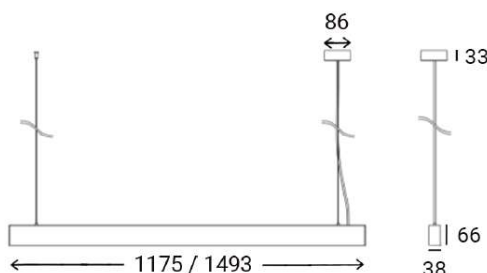

## HEKA 1200 ULG

Plan Reference Symbol

Luminaire Data	Standard	Special Order
Power	50W (25W Up & 25W Down)	
Luminous Flux	2950 Lumens Up & 2550 Lumens Down	
Light Source	Seoul 2835	
Colour Rendition Index (CRI)	80	
Colour Temperature	4000K	
Beam Angle	115° Up & 50° Down	
Ingress Protection Rating (IP)	IP20	
Dimmable	Yes, Dali	
Driver	Integrated	
Directional	No	
<b>Dimensions</b>		
Size		
Cut Out Size	N/A	
Minimum Ceiling Depth	N/A	
<b>General Data</b>		
Colour options	Sand White, Sand Black	
Warranty	10 years	