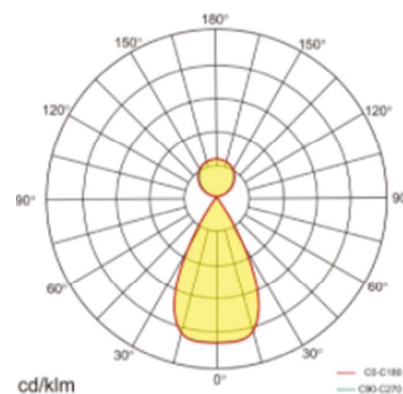

## HEKA 1200 ULG

Plan Reference Symbol

Luminaire Data	Standard	Special Order
Power	50W (25W Up & 25W Down)	
Luminous Flux	2950 Lumens Up & 2550 Lumens Down	
Light Source	Seoul 2835	
Colour Rendition Index (CRI)	80	
Colour Temperature	4000K	
Beam Angle	115° Up & 50° Down	
Ingress Protection Rating (IP)	IP20	
Dimmable	Yes, Dali	
Driver	Integrated	
Directional	No	
<b>Dimensions</b>		
Size		
Cut Out Size	N/A	
Minimum Ceiling Depth	N/A	
<b>General Data</b>		
Colour options	Sand White, Sand Black	
Warranty	10 years	