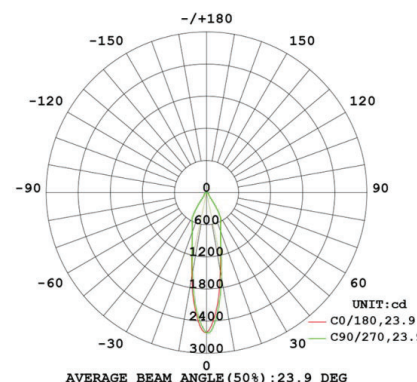

## SIRIUS 60

Plan Reference Symbol

Luminaire Data	Standard	Special Order
Power	12W	
Luminous Flux	1356 Lumens	
Light Source	BRIDGELUX V10 ARRAY	
Colour Rendition Index (CRI)	90	
Colour Temperature	2700K	
Beam Angle	25°	33°, 50°
Ingress Protection Rating (IP)	IP20	
Dimmable	Yes, TRIAC	
Driver	Integrated 12W	
Directional	Yes, 350° Spot / Head Adjust 90°	
<b>Dimensions</b>		
Size	Ø 60 x 150mm	
Cut Out Size	N/A	
Minimum Ceiling Depth	N/A	
<b>General Data</b>		
Colour options	Sand White, Sand Black	Black, White, Gold Inner Ring
Warranty	5 year	