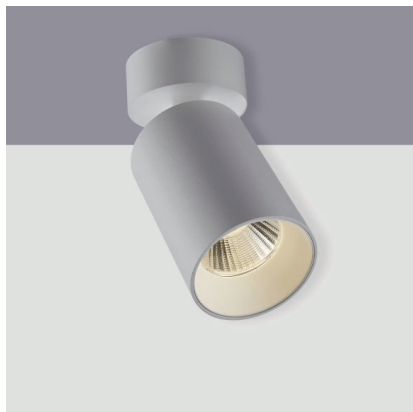

## SIRIUS 60

Plan Reference Symbol

### Multifunctional Surface Wall/Ceiling Downlight

The SIRIUS 60 has a 360° rotator which allows extensive adjustment range. Its clever and seamless integration with any surface makes this spotlight a top choice for both residential and commercial projects.

Luminaire Data	Standard	Special Order
Power	12W	
Luminous Flux	1356 Lumens	
Light Source	BRIDGELUX V10 ARRAY	
Colour Rendition Index (CRI)	90	
Colour Temperature	2700K	
Beam Angle	25°	33°, 50°
Ingress Protection Rating (IP)	IP20	
Dimmable	Yes, TRIAC	
Driver	Integrated 12W	
Directional	Yes, 350° Spot / Head Adjust 90°	
<b>Dimensions</b>		
Size	Ø 60 x 150mm	
Cut Out Size	N/A	
Minimum Ceiling Depth	N/A	
<b>General Data</b>		
Colour options	Sand White, Sand Black	Black, White, Gold Inner Ring
Warranty	5 year	