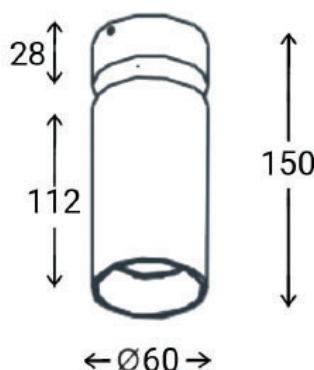

## SIRIUS 60

Plan Reference Symbol

### Multifunctional Surface Wall/Ceiling Downlight

The SIRIUS 60 has a 360° rotator which allows extensive adjustment range. Its clever and seamless integration with any surface makes this spotlight a top choice for both residential and commercial projects.

Luminaire Data	Standard	Special Order
Power	12W	
Luminous Flux	1356 Lumens	
Light Source	BRIDGELUX V10 ARRAY	
Colour Rendition Index (CRI)	90	
Colour Temperature	2700K	
Beam Angle	25°	33°, 50°
Ingress Protection Rating (IP)	IP20	
Dimmable	Yes, TRIAC	
Driver	Integrated 12W	
Directional	Yes, 350° Spot / Head Adjust 90°	
<b>Dimensions</b>		
Size	Ø 60 x 150mm	
Cut Out Size	N/A	
Minimum Ceiling Depth	N/A	
<b>General Data</b>		
Colour options	Sand White, Sand Black	Black, White, Gold Inner Ring
Warranty	5 year	