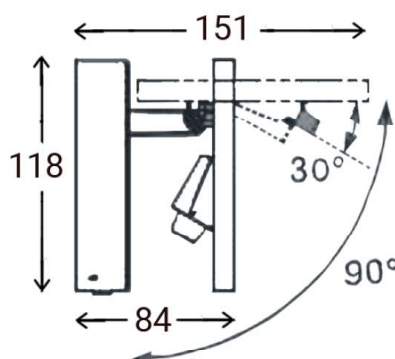

### Multifunctional Wall Light

The VIRGO is a surface mounted double luminaire, with an two light sources. It has an indirect circular glow and an adjustable direct spotlight (suitable for bedside reading). This makes the VIRGO our go to bedside lighting fixture.

Luminaire Data	Standard	Special Order
Power	9W (6.5W ring & 2.5W spotlight)	
Luminous Flux	518 Lumens	
Light Source	BRIDGELUX 2835 & OSLO SQUARE	
Colour Rendition Index (CRI)	90	
Colour Temperature	2700K	2400K - 5000K / Dim to warm
Beam Angle	40°	
Ingress Protection Rating (IP)	IP20	
Dimmable	Yes (dimming button included)	
Driver	Integrated 9W	
Directional	Yes	
<b>Dimensions</b>		
Size	Ø 120 x 82mm	
Cut Out Size	N/A	
Minimum Ceiling Depth	N/A	
<b>General Data</b>		
Colour options	Sand White, Sand Black	
Warranty	10 years	