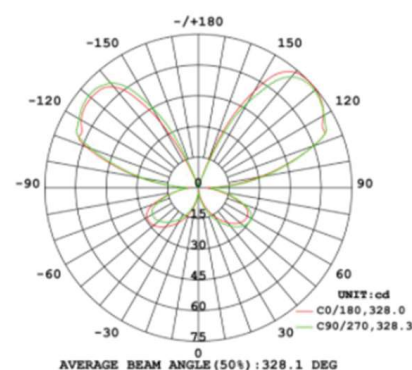

## VIRGO

Plan Reference Symbol

Luminaire Data	Standard	Special Order
Power	9W (6.5W ring & 2.5W spotlight)	
Luminous Flux	518 Lumens	
Light Source	BRIDGELUX 2835 & OSLO SQUARE	
Colour Rendition Index (CRI)	90	
Colour Temperature	2700K	2400K - 5000K / Dim to warm
Beam Angle	40°	
Ingress Protection Rating (IP)	IP20	
Dimmable	Yes (dimming button included)	
Driver	Integrated 9W	
Directional	Yes	
<b>Dimensions</b>		
Size	Ø 120 x 82mm	
Cut Out Size	N/A	
Minimum Ceiling Depth	N/A	
<b>General Data</b>		
Colour options	Sand White, Sand Black	
Warranty	10 years	