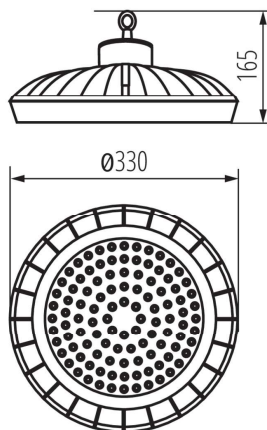

HB PRO

Plan Reference Symbol

High Bay Luminaires

HB Pro is a high bay luminaire, these are highly durable LED light fittings. With its integrated junction box making it very accessible to different situations.

Luminaire Data

Standard

Special Order

Power	100W	
Luminous Flux	1400 Lumens	
Light Source	LED SMD	
Colour Rendition Index (CRI)	80	
Colour Temperature	4000K	
Beam Angle	90 °	
Ingress Protection Rating (IP)	IP65	
Dimmable	No	
Driver	Integrated	
Directional	No	
Dimensions		
Size	Ø 330 x h165mm	
Cut Out Size	N/A	
Minimum Ceiling Depth	N/A	
General Data		
Colour options	Black	
Warranty	5 year	