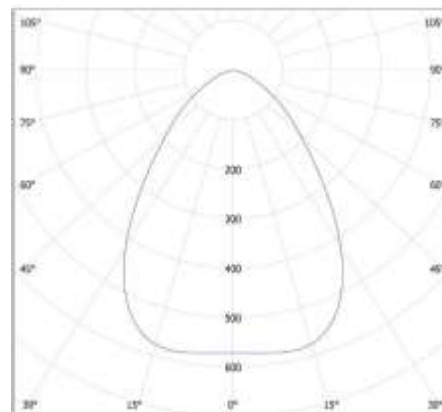

HB PRO

Plan Reference Symbol

High Bay Luminaires

HB Pro is a high bay luminaire, these are highly durable LED light fittings. With its integrated junction box making it very accessible to different situations.

Luminaire Data

Standard

Special Order

Power	100W	
Luminous Flux	1400 Lumens	
Light Source	LED SMD	
Colour Rendition Index (CRI)	80	
Colour Temperature	4000K	
Beam Angle	90 °	
Ingress Protection Rating (IP)	IP65	
Dimmable	No	
Driver	Integrated	
Directional	No	
Dimensions		
Size	Ø 330 x h165mm	
Cut Out Size	N/A	
Minimum Ceiling Depth	N/A	
General Data		
Colour options	Black	
Warranty	5 year	