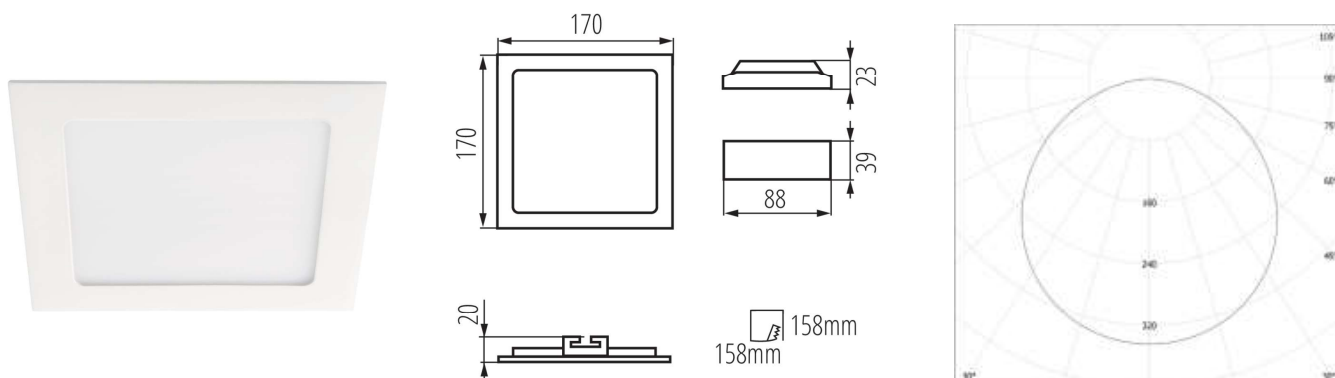

KATRO

Plan Reference Symbol

Square Surface Downlight

The Katro is a recessed square downlight. With its slim profile its able to provide a sleek look to anywhere it is placed.

Luminaire Data

	Standard	Special Order
Power	12W	
Luminous Flux	780 Lumens	
Light Source	LED SMD	
Colour Rendition Index (CRI)	80	
Colour Temperature	4000K	
Beam Angle		
Ingress Protection Rating (IP)	IP44	
Dimmable	No	
Driver	Integrated	
Directional	No	

Dimensions

Size	170 x 170 x h30mm
Cut Out Size	N/A
Minimum Ceiling Depth	N/A

General Data

Colour options	graphite / white
Warranty	5 year

www.pleolight.com

ROI Office No. (+353) 1 293 6800
ROI Mobile No. (+353) 87 255 4334
UK Office No. +44 7387 272330