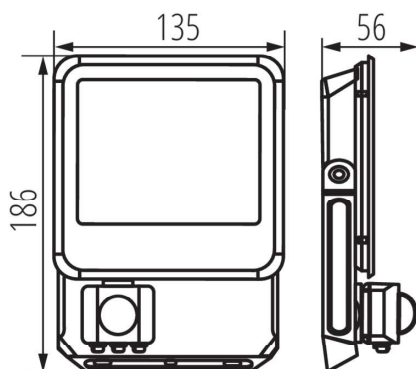

LED FLOODLIGHT

Floodlight

The LED Floodlight is a floodlight which has a lifespan of 50,000 hours. It is great for lighting up large areas effectively.

Luminaire Data

	Standard	Special Order
Power	10w / 20w/ 30w/ 50w	
Luminous Flux	1200 / 2300 / 3450 / 6000	
Light Source	LED SMD	
Colour Rendition Index (CRI)	80	
Colour Temperature	4000K	
Beam Angle	100°	
Ingress Protection Rating (IP)	IP44	
Dimmable	No	
Driver	N/A	
Directional	No	

Dimensions

Size	10w + 20w / 30w / 50w
Cut Out Size	164(l)x135(w)x56(h) / 186x135x56 / 240x180x56
Minimum Ceiling Depth	N/A

General Data

Colour options	Black
Warranty	5 year

www.pleolight.com

ROI Office No. (+353) 1 293 6800