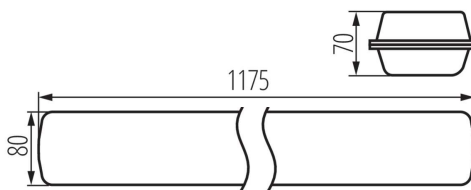

MAH

Hermetic Light Fixture IP 65

The MAH is a hermetic luminaires designed for demanding users. They are characterised by exceptional luminous efficacy reaching 150 lm/W. The luminaires are easy and quick to mount.

Luminaire Data

Standard

Special Order

Power	19W / 26W / 38W / 48W
Luminous Flux	2400 / 3900 / 5000 / 6400
Light Source	LED SMD
Colour Rendition Index (CRI)	80
Colour Temperature	4000K
Beam Angle	110°
Ingress Protection Rating (IP)	IP65
Dimmable	No
Driver	N/A
Directional	No

Dimensions

Size	80x575 / 80x1180 / 80x1175 / 80x1475 mm
Cut Out Size	N/A
Minimum Ceiling Depth	N/A

General Data

Colour options	Grey
Warranty	5 year

www.pleolight.com

ROI Office No. (+353) 1 293 6800

ROI Mobile No. (+353) 87 255 4334