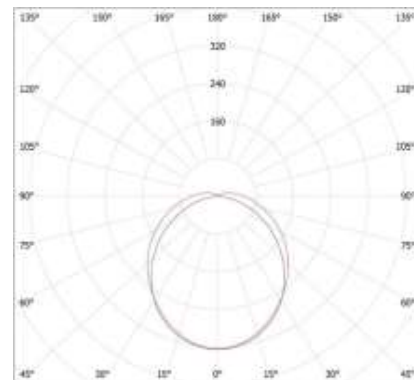

MAH

Hermetic Light Fixture IP 65

The MAH is a hermetic luminaires designed for demanding users. They are characterised by exceptional luminous efficacy reaching 150 lm/W. The luminaires are easy and quick to mount.

Luminaire Data

Standard

Special Order

Power	19W / 26W / 38W / 48W
Luminous Flux	2400 / 3900 / 5000 / 6400
Light Source	LED SMD
Colour Rendition Index (CRI)	80
Colour Temperature	4000K
Beam Angle	110°
Ingress Protection Rating (IP)	IP65
Dimmable	No
Driver	N/A
Directional	No

Dimensions

Size	80x575 / 80x1180 / 80x1175 / 80x1475 mm
Cut Out Size	N/A
Minimum Ceiling Depth	N/A

General Data

Colour options	Grey
Warranty	5 year

www.pleolight.com

ROI Office No. (+353) 1 293 6800

ROI Mobile No. (+353) 87 255 4334