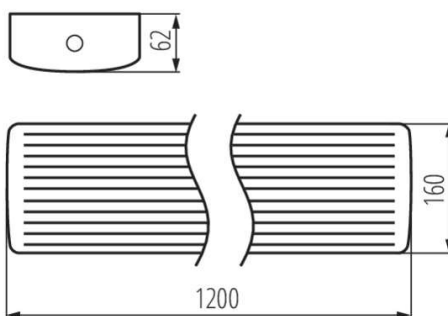

## MEBA

Plan Reference Symbol

### Hermatic Light Fixture IP 65

The MEBA is a surface mounted luminaire that can be adjusted. There are different versions of this luminaire, difference between size and technical data.

#### Special Order

Power	12 - 20w & 22 - 40W
Luminous Flux	1500-2300 & 2700-4400 Lumens
Light Source	LED SMD
Colour Rendition Index (CRI)	80
Colour Temperature	3000/4000K
Beam Angle	
Ingress Protection Rating (IP)	IP20
Dimmable	No
Driver	N/A
Directional	No

#### Dimensions

Size	610 x 160 x H62 & 1200 x 160 x H62mm
Cut Out Size	N/A
Minimum Ceiling Depth	N/A