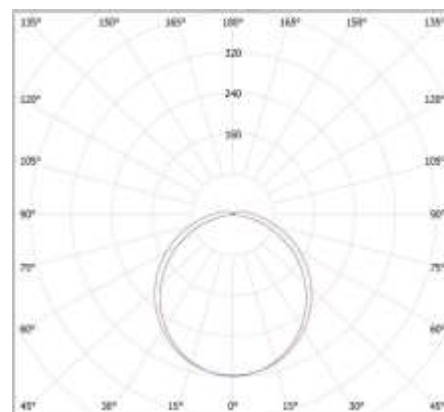

## MEBA

Plan Reference Symbol

#### Luminaire Data

#### Special Order

Power	12 - 20w & 22 - 40W
Luminous Flux	1500-2300 & 2700-4400 Lumens
Light Source	LED SMD
Colour Rendition Index (CRI)	80
Colour Temperature	3000/4000K
Beam Angle	
Ingress Protection Rating (IP)	IP20
Dimmable	No
Driver	N/A
Directional	No

#### Dimensions

Size	610 x 160 x H62 & 1200 x 160 x H62mm
Cut Out Size	N/A
Minimum Ceiling Depth	N/A