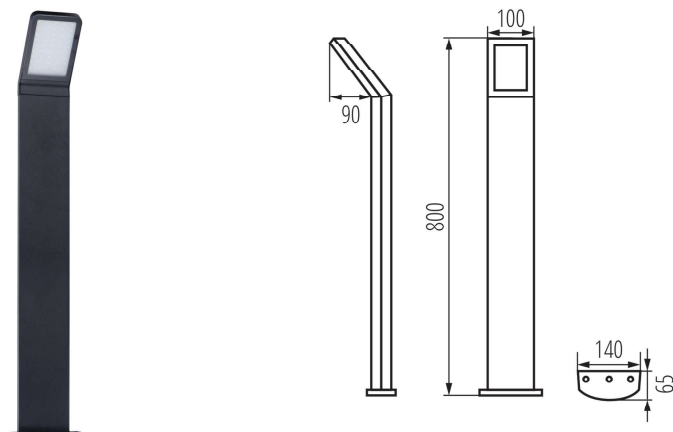

SEVIA LED

Downward Facing Garden Bollard

The SEVIA is a garden lighting fixture which can give any garden a new and modern way of illuminating sidewalks.

Luminaire Data

Standard

Special Order

Power	9W	
Luminous Flux	600	
Light Source	LED SMD	
Colour Rendition Index (CRI)	80	
Colour Temperature	4000K	
Beam Angle	N/A	
Ingress Protection Rating (IP)	IP54	
Dimmable	No	
Driver		
Directional	No	

Dimensions

Size	90 x 100 x h800mm
Cut Out Size	N/A
Minimum Ceiling Depth	N/A

General Data

Colour options	Sand Black
Warranty	5 year

www.pleolight.com

ROI Office No. (+353) 1 293 6800

ROI Mobile No. (+353) 87 255 4334