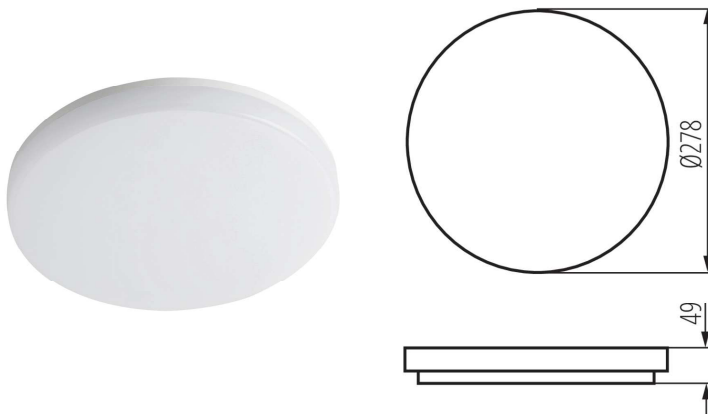

VARSO

Plan Reference Symbol

Surface Mounthead Bulkhead

The Varso is a round LED bulkhead which has an integrated LED light source. It is a great choice for large scale purposes because of its flexibility. Its ip rated at Ip54 and produces a 4000k cri with only 18W needed.

Luminaire Data

Standard

Special Order

Power	18W	
Luminous Flux	1700 Lumens	
Light Source	LED SMD	
Colour Rendition Index (CRI)	80	
Colour Temperature	4000K	
Beam Angle	120 °	
Ingress Protection Rating (IP)	IP54	
Dimmable	No	
Driver	Integrated	
Directional	No	

Dimensions

Size	Ø 278 x h49mm
Cut Out Size	N/A
Minimum Ceiling Depth	N/A

General Data

Colour options	White
Warranty	5 year

www.pleolight.com

ROI Office No. (+353) 1 293 6800

ROI Mobile No. (+353) 87 255 4334