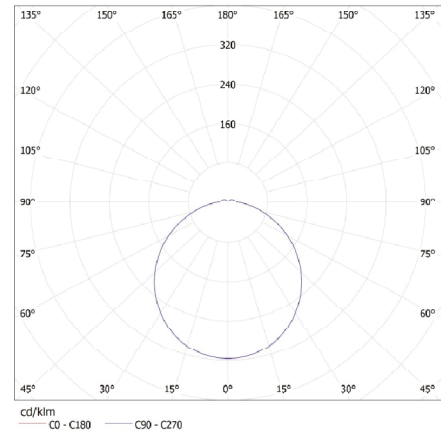

VARSO

Plan Reference Symbol

Surface Mounthead Bulkhead

The Varso is a round LED bulkhead which has an integrated LED light source. It is a great choice for large scale purposes because of its flexibility. Its ip rated at Ip54 and produces a 4000k cri with only 18W needed.

Luminaire Data

Standard

Special Order

Power	18W	
Luminous Flux	1700 Lumens	
Light Source	LED SMD	
Colour Rendition Index (CRI)	80	
Colour Temperature	4000K	
Beam Angle	120 °	
Ingress Protection Rating (IP)	IP54	
Dimmable	No	
Driver	Integrated	
Directional	No	

Dimensions

Size	Ø 278 x h49mm
Cut Out Size	N/A
Minimum Ceiling Depth	N/A

General Data

Colour options	White
Warranty	5 year

www.pleolight.com

ROI Office No. (+353) 1 293 6800

ROI Mobile No. (+353) 87 255 4334