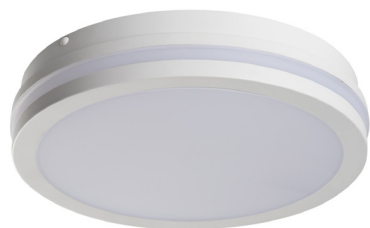

BENO

Ceiling mounted LED fixture

The BENO provides high weather resistance (IP54), quick and easy installation on the ceiling or wall, and Beno is equipped with the adjustable movement sensor. It can be applied practically anywhere.

Luminaire Data

	Standard	Special Order
Power	18W / 24W	
Luminous Flux	1550 Lumens / 2060 Lumens	
Light Source	LED SMD / LED SMD	
Colour Rendition Index (CRI)	80 / 80	
Colour Temperature	4000K / 4000K	
Beam Angle	110° / 110°	
Ingress Protection Rating (IP)	IP54 / IP 54	
Dimmable	No / No	
Driver	Integrated / Integrated	
Directional	No / No	

Dimensions

Size	ø260 x h55mm
Cut Out Size	N/A
Minimum Ceiling Depth	N/A

General Data

Colour options	graphite / white
Warranty	5 year

www.pleolight.com

ROI Office No. (+353) 1 293 6800

ROI Mobile No. (+353) 87 255 4334