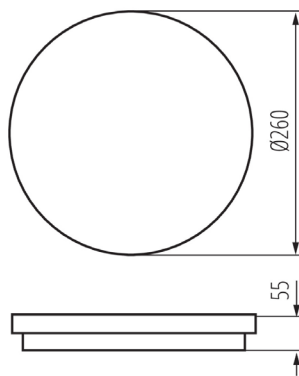

BENO

Ceiling mounted LED fixture

The BENO provides high weather resistance (IP54), quick and easy installation on the ceiling or wall, and Beno is equipped with the adjustable movement sensor. It can be applied practically anywhere.

Luminaire Data

	Standard	Special Order
Power	18W / 24W	
Luminous Flux	1550 Lumens / 2060 Lumens	
Light Source	LED SMD / LED SMD	
Colour Rendition Index (CRI)	80 / 80	
Colour Temperature	4000K / 4000K	
Beam Angle	110° / 110°	
Ingress Protection Rating (IP)	IP54 / IP 54	
Dimmable	No / No	
Driver	Integrated / Integrated	
Directional	No / No	

Dimensions

Size	ø260 x h55mm
Cut Out Size	N/A
Minimum Ceiling Depth	N/A

General Data

Colour options	graphite / white
Warranty	5 year

www.pleolight.com

ROI Office No. (+353) 1 293 6800

ROI Mobile No. (+353) 87 255 4334