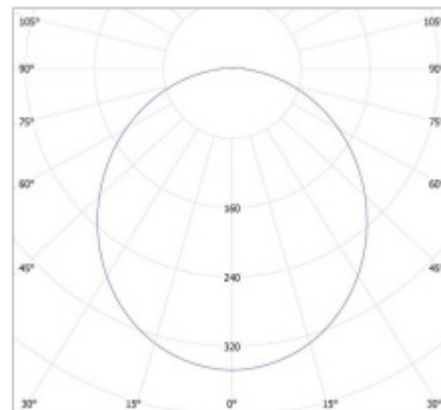

Luminaire Data

	Standard	Special Order
Power	18W / 24W	
Luminous Flux	1550 Lumens / 2060 Lumens	
Light Source	LED SMD / LED SMD	
Colour Rendition Index (CRI)	80 / 80	
Colour Temperature	4000K / 4000K	
Beam Angle	110° / 110°	
Ingress Protection Rating (IP)	IP54 / IP 54	
Dimmable	No / No	
Driver	Integrated / Integrated	
Directional	No / No	

Dimensions

Size	ø260 x h55mm
Cut Out Size	N/A
Minimum Ceiling Depth	N/A

General Data

Colour options	graphite / white
Warranty	5 year

www.pleolight.com

ROI Office No. (+353) 1 293 6800

ROI Mobile No. (+353) 87 255 4334