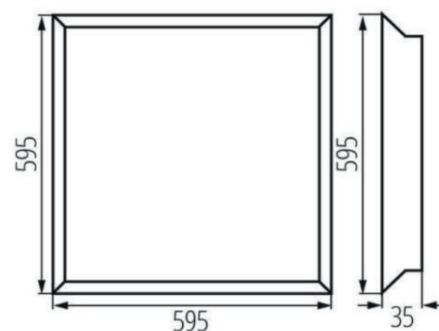

BRAVO 595

Recessed Mounted LED Panel

The BRAVO is a recessed LED panel which is ideal for office lighting. It has a 4320 lumen output and a 4000k colour temperature.

Luminaire Data	Standard	Special Order
Power	38W	
Luminous Flux	4320	
Light Source	SMD	
Colour Rendition Index (CRI)	80	
Colour Temperature	4000K	
m Angle	110°	
Ingress Protection Rating (IP)	IP20	
Dimmable	No	
Driver	N/A	
Directional	No	
Dimensions		
Size	595x595xh11mm	
Cut Out Size	N/A	
Minimum Ceiling Depth	13mm	
General Data		
Colour options	White	
Warranty	5 year	