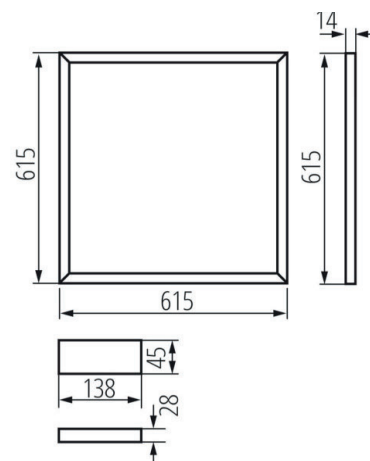

BRAVO FRAME 615

Frame Lit Surface Mounted LED Panel

The BRAVO FRAME 615 is a frame lit ceiling panel that offers a unique twist on a standard LED lighting fixture. It has a high 40W output and is recessed into the ceiling.

Luminaire Data	Standard	Special Order
Power	40W	
Luminous Flux	3600	
Light Source	LED SMD	
Colour Rendition Index (CRI)	80	
Colour Temperature	4000K	
m Angle	110°	
Ingress Protection Rating (IP)	IP20	
Dimmable	No	
Driver	N/A	
Directional	No	
Dimensions		
Size	615x615xh14mm	
Cut Out Size	N/A	
Minimum Ceiling Depth	13mm	
General Data		
Colour options	White	
Warranty	5 year	