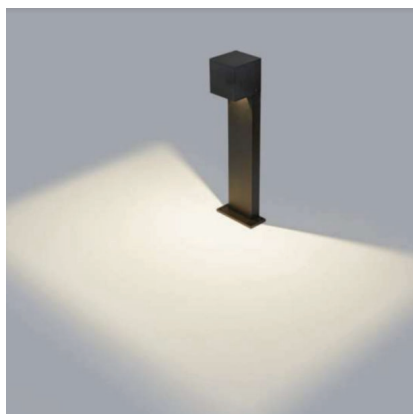

PAVO 500

Downward Facing Garden Bollard

The PAVO 500 is a downward facing bollard fixture. It provides a beautiful wide wash along the ground below.

Luminaire Data	Standard	Special Order
Power	6.1W	
Luminous Flux	703	
Light Source	BRIDGELUX V8	
Colour Rendition Index (CRI)	90	
Colour Temperature	2700K	
Beam Angle	N/A	
Ingress Protection Rating (IP)	IP65	
Dimmable	No	
Driver	internal KGP 7W	
Directional	No	
Dimensions		
Size	100 x 100 x h500mm	
Cut Out Size	N/A	
Minimum Ceiling Depth	N/A	
General Data		
Colour options	Sand Black	
Warranty	5 year	