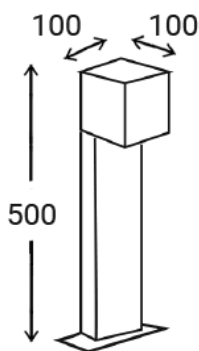

PAVO 500

Downward Facing Garden Bollard

The PAVO 500 is a downward facing bollard fixture. It provides a beautiful wide wash along the ground below.

Luminaire Data	Standard	Special Order
Power	6.1W	
Luminous Flux	703	
Light Source	BRIDGELUX V8	
Colour Rendition Index (CRI)	90	
Colour Temperature	2700K	
Beam Angle	N/A	
Ingress Protection Rating (IP)	IP65	
Dimmable	No	
Driver	internal KGP 7W	
Directional	No	
Dimensions		
Size	100 x 100 x h500mm	
Cut Out Size	N/A	
Minimum Ceiling Depth	N/A	
General Data		
Colour options	Sand Black	
Warranty	5 year	